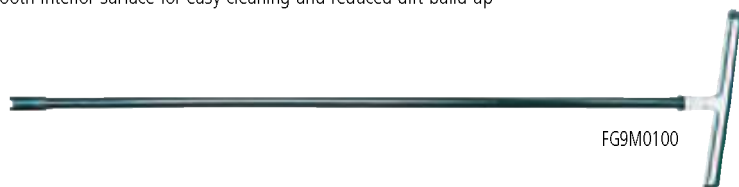

Hanger bracket mounts to Brute® container for easy transport.

No.	Color	Description	U.S. Dimensions	U.S. Ship Wt./Ctn	Metric Dimensions	Metric Ship Wt./Ctn	Pack
FG253100	BLA	Lobby Pro® Upright Dust Pan	12.8" l x 11.3" w x 5" h	13.0 lb	32.5 cm x 28.7 cm x 12.7 cm	5.9 kg	6
FG253200	BLA	Lobby Pro® Upright Dust Pan with Cover	12.8" l x 11.3" w x 5" h	13.0 lb	32.5 cm x 28.7 cm x 12.7 cm	5.9 kg	6
FG253300	BLA	Lobby Pro® Deluxe Upright Dust Pan with Cover and Adjustable Grip Handle	12.8" l x 11.3" w x 5" h	16.3 lb	32.5 cm x 28.7 cm x 12.7 cm	7.4 kg	6
FG253400	BLA	Lobby Pro® Upright Dust Pan Adjustable Handle Grip	11.5" l x 6" w x 1.75" h	2.4 lb	29.2 cm x 15.2 cm x 4.4 cm	1.1 kg	6
FG253500	BLA	Lobby Pro® Upright Dust Pan Hanger Bracket	4" l x 1.25" w x 1.25" h	0.6 lb	10.2 cm x 3.2 cm x 3.2 cm	0.3 kg	6

ACCESSORIES

No.	Color	Description	U.S. Dimensions	U.S. Ship Wt./Ctn	Metric Dimensions	Metric Ship Wt./Ctn	Pack
FG253600	BLA	Lobby Broom, Synthetic Fill	7" l x 37.5" h	2.0 lb	17.8 cm x 95.3 cm	0.9 kg	12
FG637300	BRN	Lobby Broom, 100% Com Fill	8" l x 1.5" w x 38" h	10.0 lb	20.3 cm x 3.8 cm x 96.5 cm	4.5 kg	12
FG637400	BLA	Lobby Broom, Polypropylene Fill	7.5" l x 2" w x 35" h	6.6 lb	19.1 cm x 5.1 cm x 88.9 cm	3 kg	6

Lobby Pro® Wet/Dry Spill Pan

Quick, safe, and easy cleanup of wet or dry spills.

- Cleaning wand handle allows wide area cleaning without bending
- Soft, natural double-moss blade conforms to uneven surfaces, leaving floors virtually dry to the touch
- Yoke attaches outside pan to help keep hinges free of debris
- Indented footrest lets worker hold pan in place and use two hands while cleaning
- Recessed area contains up to 70.4 oz (2 L) of liquid
- Smooth interior surface for easy cleaning and reduced dirt build up