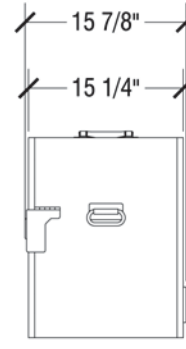

* Model numbers shown denote stainless steel box. Add 'B' to end of model number to order black steel metal box.

For More Information Visit: http://www.sicoinc.com/fuel_food_warmer.php

7525 Cahill Road, Minneapolis MN 55439

1.800.533.7426

SICO[®] Solid Fuel Food Warmer Dimensions

Solid Fuel Food Warmer Dimensions

Inside Dimensions: 13.25" w x 17" h x 13" d

Top View

Front View

Side View

For More Information Visit: http://www.sicoinc.com/fuel_food_warmer.php