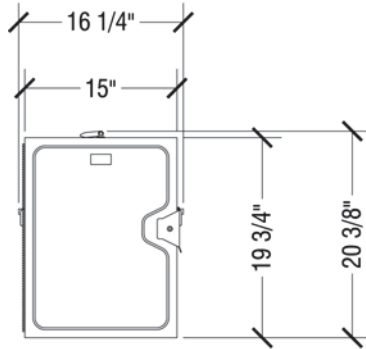

1.800.533.7426

SICO[®] Solid Fuel Food Warmer Dimensions

Solid Fuel Food Warmer Dimensions

Inside Dimensions: 13.25" w x 17" h x 13" d

Top View

Front View

Side View

For More Information Visit: http://www.sicoinc.com/fuel_food_warmer.php