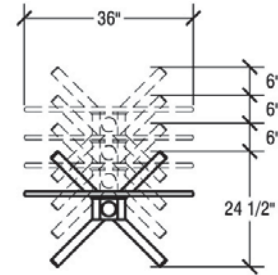

Warranty – Protected by a **3-Year Warranty** on original Sico components, with a **Lifetime Warranty** on welds.

Specifications

Model No.	Weight	Table Top Dimensions	Table Height	Storage Dimensions
Sit-A-Round - Single height table for sitting. 4 Chair Seating Capacities.				
TRS54FSD??02DS	53 lbs. (24kg)	Round: 36" (91cm) Dia.	29" (74cm) Fixed Height	24"L x 36" W (61m x 91cm)
TRS54FSG??02DS	53 lbs. (24kg)	Rectangle: 24" x 36" (61cm x 91cm)	29" (74cm) Fixed Height	24"L x 36" W (61m x 91cm)
Stand-A-Round - Single height table for standing				
TRS54USD??02DS	53 lbs. (24kg)	Round: 36" (91cm) Dia.	41" (104cm) Fixed Height	24"L x 36" W (61m x 91cm)
TRS54USG??02DS	53 lbs. (24kg)	Rectangle: 24" x 36" (61cm x 91cm)	41" (104cm) Fixed Height	24"L x 36" W (61m x 91cm)
All-A-Round - Adjustable height table for sitting/standing. Many height options from just one table!				
TRS54TSD??02DS	53 lbs. (24kg)	Round: 36" (91cm) Dia.	29" (74cm) to 41" (104cm) Heights Adjusts to 12 - 1" (2.54) increments	24"L x 36" W (61m x 91cm)
TRS54TSG??02DS	53 lbs. (24kg)	Rectangle: 24" x 36" (61cm x 91cm)	29" (74cm) to 41" (104cm) Heights Adjusts to 12 - 1" (2.54) increments	24"L x 36" W (61m x 91cm)
* TDS12H6B Table Skirting Available.				

Top Height: 29" to 41" fixed height
Folded Height: 47" to 59" h
Table Top Size: 36" Diameter

Table Dimensions

Storage Configuration

Stand-A-Round Dimensions

Top Height: 41" h
Folded Height: 59" h
Table Top Size: 36" Diameter

Table Dimensions

Storage Configuration

Sit-A-Round Dimensions

Top Height: 29" h
Folded Height: 47" h
Table Top Size: 36" Diameter

Table Dimensions

Storage Configuration

For More Information Visit: <http://www.sicoinc.com/socializer.php>
 7525 Cahill Road, Minneapolis MN 55439
 1.800.533.7426