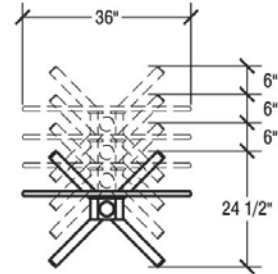

Warranty – Protected by a **3-Year Warranty** on original Sico components, with a **Lifetime Warranty** on welds.

Specifications

Model No.	Weight	Table Top Dimensions	Table Height	Storage Dimensions
Sit-A-Round - Single height table for sitting. 4 Chair Seating Capacities.				
TRS54FSD??02DS	53 lbs. (24kg)	Round: 36" (91cm) Dia.	29" (74cm) Fixed Height	24"L x 36" W (61m x 91cm)
TRS54FSG??02DS	53 lbs. (24kg)	Rectangle: 24" x 36" (61cm x 91cm)	29" (74cm) Fixed Height	24"L x 36" W (61m x 91cm)
Stand-A-Round - Single height table for standing				
TRS54USD??02DS	53 lbs. (24kg)	Round: 36" (91cm) Dia.	41" (104cm) Fixed Height	24"L x 36" W (61m x 91cm)
TRS54USG??02DS	53 lbs. (24kg)	Rectangle: 24" x 36" (61cm x 91cm)	41" (104cm) Fixed Height	24"L x 36" W (61m x 91cm)
All-A-Round - Adjustable height table for sitting/standing. Many height options from just one table!				
TRS54TSD??02DS	53 lbs. (24kg)	Round: 36" (91cm) Dia.	29" (74cm) to 41" (104cm) Heights Adjusts to 12 - 1" (2.54) increments	24"L x 36" W (61m x 91cm)
TRS54TSG??02DS	53 lbs. (24kg)	Rectangle: 24" x 36" (61cm x 91cm)	29" (74cm) to 41" (104cm) Heights Adjusts to 12 - 1" (2.54) increments	24"L x 36" W (61m x 91cm)
* TDS12H6B Table Skirting Available.				

Top Height: 29" to 41" fixed height
Folded Height: 47" to 59" h
Table Top Size: 36" Diameter

Table Dimensions

Storage Configuration

Stand-A-Round Dimensions

Top Height: 41" h
Folded Height: 59" h
Table Top Size: 36" Diameter

Table Dimensions

Storage Configuration

Sit-A-Round Dimensions

Top Height: 29" h
Folded Height: 47" h
Table Top Size: 36" Diameter

Table Dimensions

Storage Configuration

For More Information Visit: <http://www.sicoinc.com/socializer.php>
 7525 Cahill Road, Minneapolis MN 55439
 1.800.533.7426