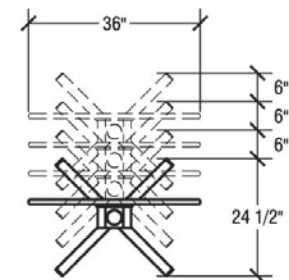

Warranty – Protected by a **3-Year Warranty** on original Sico components, with a **Lifetime Warranty** on welds.

Specifications

Model No.	Weight	Table Top Dimensions	Table Height	Storage Dimensions
Sit-A-Round - Single height table for sitting. 4 Chair Seating Capacities.				
TRS54FSD??02DS	53 lbs. (24kg)	Round: 36" (91cm) Dia.	29" (74cm) Fixed Height	24"L x 36" W (61m x 91cm)
TRS54FSG??02DS	53 lbs. (24kg)	Rectangle: 24" x 36" (61cm x 91cm)	29" (74cm) Fixed Height	24"L x 36" W (61m x 91cm)
Stand-A-Round - Single height table for standing				
TRS54USD??02DS	53 lbs. (24kg)	Round: 36" (91cm) Dia.	41" (104cm) Fixed Height	24"L x 36" W (61m x 91cm)
TRS54USG??02DS	53 lbs. (24kg)	Rectangle: 24" x 36" (61cm x 91cm)	41" (104cm) Fixed Height	24"L x 36" W (61m x 91cm)
All-A-Round - Adjustable height table for sitting/standing. Many height options from just one table!				
TRS54TSD??02DS	53 lbs. (24kg)	Round: 36" (91cm) Dia.	29" (74cm) to 41" (104cm) Heights Adjusts to 12 - 1" (2.54) increments	24"L x 36" W (61m x 91cm)
TRS54TSG??02DS	53 lbs. (24kg)	Rectangle: 24" x 36" (61cm x 91cm)	29" (74cm) to 41" (104cm) Heights Adjusts to 12 - 1" (2.54) increments	24"L x 36" W (61m x 91cm)
* TDS12H6B Table Skirting Available.				

Top Height: 29" to 41" fixed height
Folded Height: 47" to 59" h
Table Top Size: 36" Diameter

Table Dimensions

Storage Configuration

Stand-A-Round Dimensions

Top Height: 41" h
Folded Height: 59" h
Table Top Size: 36" Diameter

Table Dimensions

Storage Configuration

Sit-A-Round Dimensions

Top Height: 29" h
Folded Height: 47" h
Table Top Size: 36" Diameter

Table Dimensions

Storage Configuration

For More Information Visit: <http://www.sicoinc.com/socializer.php>
 7525 Cahill Road, Minneapolis MN 55439
 1.800.533.7426