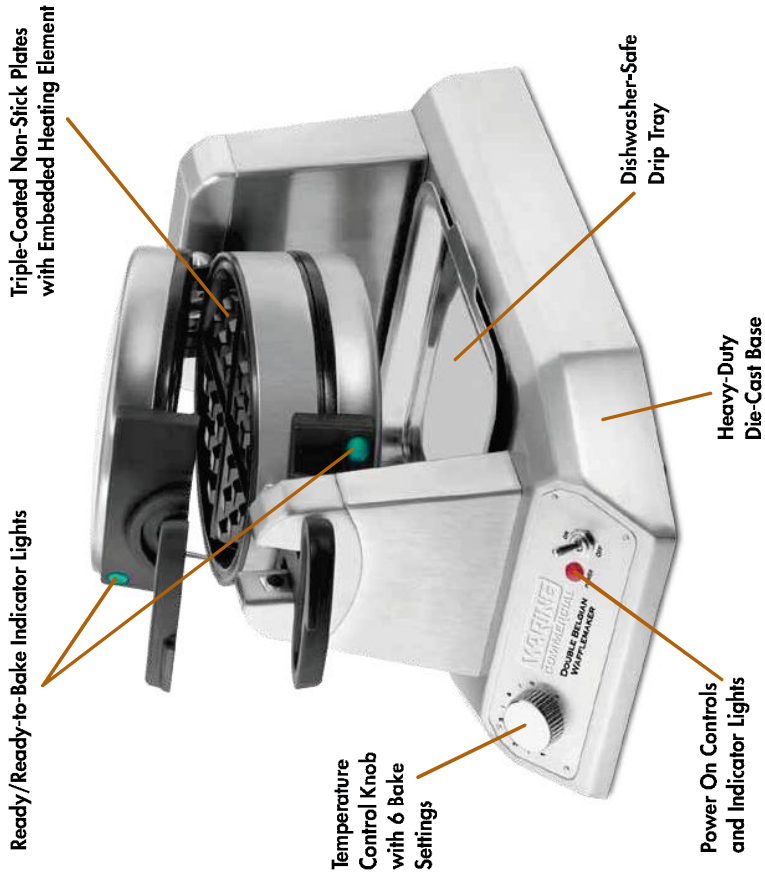

Single and Double Classic and Belgian Waffle Makers

WW180 SINGLE BELGIAN WAFFLE MAKER

Output: 35 Belgian Waffles Per Hour
Electrical: 120V, 1200W
Waffle Thickness: 1"
Accessories Included: Measuring Cup, Drip Tray

WW200 DOUBLE BELGIAN WAFFLE MAKER

Output: 50 Belgian Waffles Per Hour
Electrical: 120V, 1400W
Waffle Thickness: 1"
Accessories Included: Measuring Cup, Drip Tray

WWD180 SINGLE CLASSIC WAFFLE MAKER

Output: 30 Waffle Cones Per Hour
Electrical: 120V, 1200W
Waffle Thickness: 5/8"
Accessories Included: Measuring Cup, Drip Tray

WWD200 DOUBLE CLASSIC WAFFLE MAKER

Output: 60 Waffle Cones Per Hour
Electrical: 120V, 1300W
Waffle Thickness: 5/8"
Accessories Included: Measuring Cup, Drip Tray

Belgian Waffle

Classic Waffle

WARING
COMMERCIAL