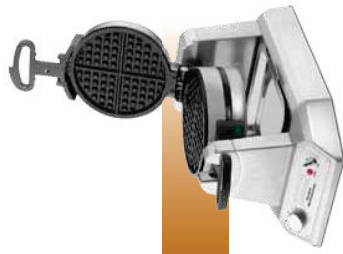

Single and Double Classic and Belgian Waffle Makers

WW180 SINGLE BELGIAN WAFFLE MAKER

Output: 35 Belgian Waffles Per Hour
Electrical: 120V, 1200W
Waffle Thickness: 1"
Accessories Included: Measuring Cup, Drip Tray

WW200 DOUBLE BELGIAN WAFFLE MAKER

Output: 50 Belgian Waffles Per Hour
Electrical: 120V, 1400W
Waffle Thickness: 1"
Accessories Included: Measuring Cup, Drip Tray

WWD180 SINGLE CLASSIC WAFFLE MAKER

Output: 30 Waffle Cones Per Hour
Electrical: 120V, 1200W
Waffle Thickness: 5/8"
Accessories Included: Measuring Cup, Drip Tray

WWD200 DOUBLE CLASSIC WAFFLE MAKER

Output: 60 Waffle Cones Per Hour
Electrical: 120V, 1300W
Waffle Thickness: 5/8"
Accessories Included: Measuring Cup, Drip Tray

Belgian Waffle

Classic Waffle

WARING
COMMERCIAL