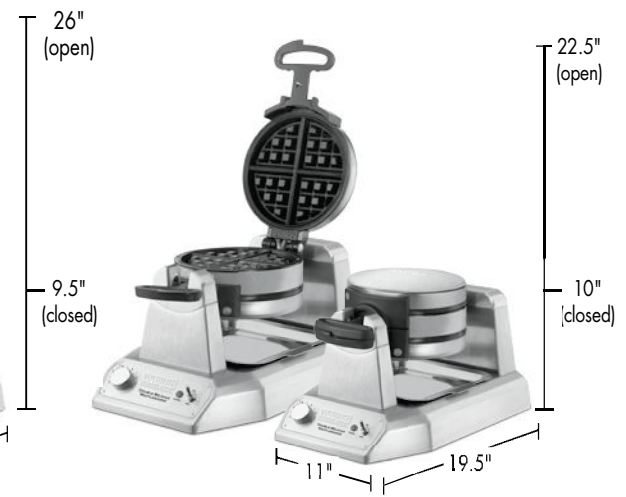

WW200
WWD200 (not pictured)