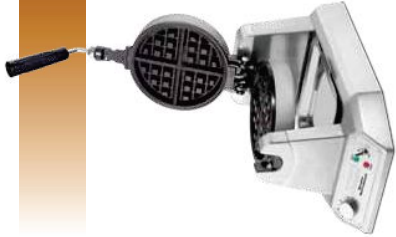

WARING® COMMERCIAL CLASSIC & BELGIAN WAFFLE MAKERS

WARING
COMMERCIAL™

Single and Double Waffle Makers

WW180/WW200 - Belgian Waffles

WWD180/WWD200 - Classic Waffles

Features

- Heavy-duty die-cast housing
- Embedded heating elements for precise temperature control
- Rotary feature for even baking
- Independent Ready lights and audio beep signal let you know when to start and stop baking
- Limited 1 Year Warranty

Single and Double Classic and Belgian Waffle Makers

WW180 SINGLE BELGIAN WAFFLE MAKER

Output: 35 Belgian Waffles Per Hour
Electrical: 120V, 1200W
Waffle Thickness: 1"
Accessories Included: Measuring Cup, Drip Tray

WW200 DOUBLE BELGIAN WAFFLE MAKER

Output: 50 Belgian Waffles Per Hour
Electrical: 120V, 1400W
Waffle Thickness: 1"
Accessories Included: Measuring Cup, Drip Tray

WWD180 SINGLE CLASSIC WAFFLE MAKER

Output: 30 Waffle Cones Per Hour
Electrical: 120V, 1200W
Waffle Thickness: 5/8"
Accessories Included: Measuring Cup, Drip Tray

WWD200 DOUBLE CLASSIC WAFFLE MAKER

Output: 60 Waffle Cones Per Hour
Electrical: 120V, 1300W
Waffle Thickness: 5/8"
Accessories Included: Measuring Cup, Drip Tray

Belgian Waffle

Classic Waffle

WARING
COMMERCIAL