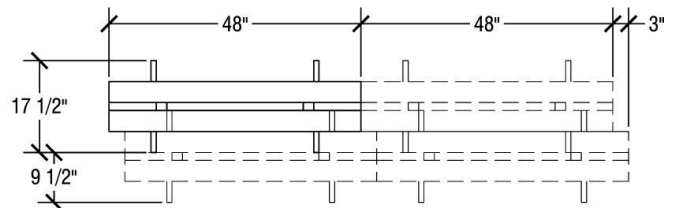

Storage Configuration

Round 66" Top Dimensions

Top Height: 29"
Folded Height: 44" or 46"

Table Dimensions

Storage Configuration

Round 60" Top Dimensions

Top Height: 27", 29" or 32"
Folded Height: 41" or 43"

Table Dimensions

Storage Configuration

Round 48" Top Dimensions

Top Height: 27" or 29"
Folded Height: 36 1/2" or 38 1/2"

Table Dimensions

Storage Configuration

Octagon Top Dimensions

Top Height: 27", 29" or 32"
Folded Height: 41" or 43"

Table Dimensions

Storage Configuration

Hexagon Top Dimensions

Top Height: 27" or 29"
Folded Height: 41" or 43"

Table Dimensions

Storage Configuration

Square Top Dimensions

Top Height: 27" or 29"
Folded Height: 36 1/2" or 38 1/2"