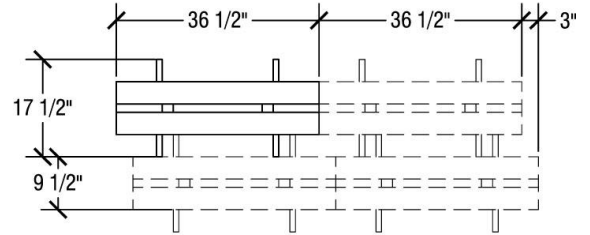

7525 Cahill Road, Minneapolis MN 55439

1.800.533.7426

SICO® Pacer Table Dimensions

Serpentine Top Dimensions

Top Height: 29"
Folded Height: 51 1/2" or 53 1/2"

Table Dimensions

Storage Configuration

Oval (60" x 72") Top Dimensions

Top Height: 27", 29" or 32"
Folded Height: 44" or 46"

Table Dimensions

Storage Configuration

Oval (60"x66") Top Dimensions

Top Height: 27" or 29"
Folded Height: 44" or 46"

Table Dimensions

Storage Configuration