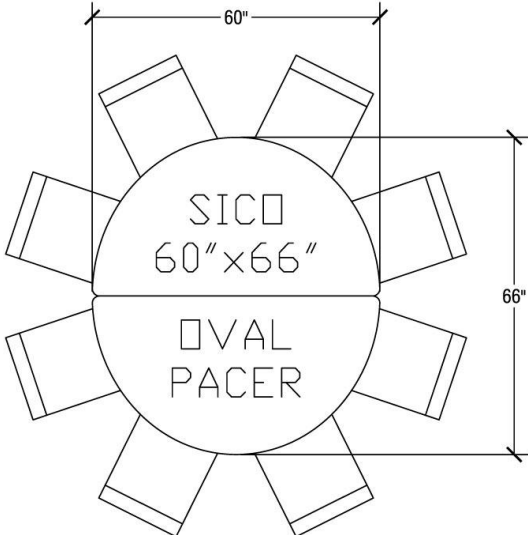

7525 Cahill Road, Minneapolis MN 55439

1.800.533.7426

SICO® Pacer Table Dimensions

Serpentine Top Dimensions

Top Height: 29"
Folded Height: 51 1/2" or 53 1/2"

Table Dimensions

Storage Configuration

Oval (60" x 72") Top Dimensions

Top Height: 27", 29" or 32"
Folded Height: 44" or 46"

Table Dimensions

Storage Configuration

Oval (60"x66") Top Dimensions

Top Height: 27" or 29"
Folded Height: 44" or 46"

Table Dimensions

Storage Configuration

Oval (48"x60") Top Dimensions

Top Height: 27" or 29"
Folded Height: 41" or 43"

Table Dimensions

Storage Configuration

Round 72" Top Dimensions

Top Height: 27", 29" or 32"
Folded Height: 44" or 46"

Table Dimensions

Storage Configuration

Round 66" Top Dimensions

Top Height: 29"
Folded Height: 44" or 46"

Table Dimensions

Storage Configuration

Round 60" Top Dimensions

Top Height: 27", 29" or 32"
Folded Height: 41" or 43"