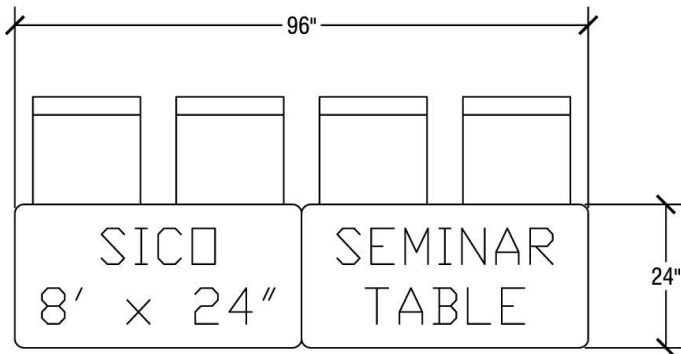

Table Dimensions

Storage Configuration

Hexagon Top Dimensions

Top Height: 27" or 29"
Folded Height: 41" or 43"

Table Dimensions

Storage Configuration

Square Top Dimensions

Top Height: 27" or 29"
Folded Height: 36 1/2" or 38 1/2"

Table Dimensions

Storage Configuration

Rectangle (30"x96") Top Dimensions

Top Height: 27", 29" or 32"
Folded Height: 51 1/2" or 53 1/2"

Table Dimensions

Storage Configuration

Rectangle (30"x72") Top Dimensions

Top Height: 27" or 29"
Folded Height: 44" or 46"

Table Dimensions

Storage Configuration

Rectangle (8'x24") Top Dimensions

Top Height: 27" or 29"
Folded Height: 51 1/2" or 53 1/2"

Table Dimensions

Storage Configuration

Rectangle (6'x24") Top Dimensions

Top Height: 27" or 29"
Folded Height: 44" or 46"

Table Dimensions

Storage Configuration

Audio Central Top Dimensions

Top Height: 27" or 29"
Folded Height: 44" or 46"

Table Dimensions