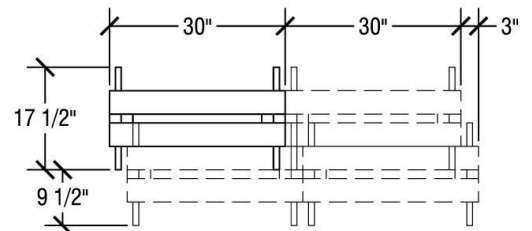

Table Dimensions

Storage Configuration

Round 48" Top Dimensions

Top Height: 27" or 29"
Folded Height: 36 1/2" or 38 1/2"

Table Dimensions

Storage Configuration

Octagon Top Dimensions

Top Height: 27", 29" or 32"
Folded Height: 41" or 43"

Table Dimensions

Storage Configuration

Hexagon Top Dimensions

Top Height: 27" or 29"
Folded Height: 41" or 43"

Table Dimensions

Storage Configuration

Square Top Dimensions

Top Height: 27" or 29"
Folded Height: 36 1/2" or 38 1/2"

Table Dimensions

Storage Configuration

Rectangle (30"x96") Top Dimensions

Top Height: 27", 29" or 32"
Folded Height: 51 1/2" or 53 1/2"

Table Dimensions

Storage Configuration

Rectangle (30"x72") Top Dimensions

Top Height: 27" or 29"
Folded Height: 44" or 46"

Table Dimensions

Storage Configuration

Rectangle (8'x24") Top Dimensions

Top Height: 27" or 29"
Folded Height: 51 1/2" or 53 1/2"

Table Dimensions

Storage Configuration