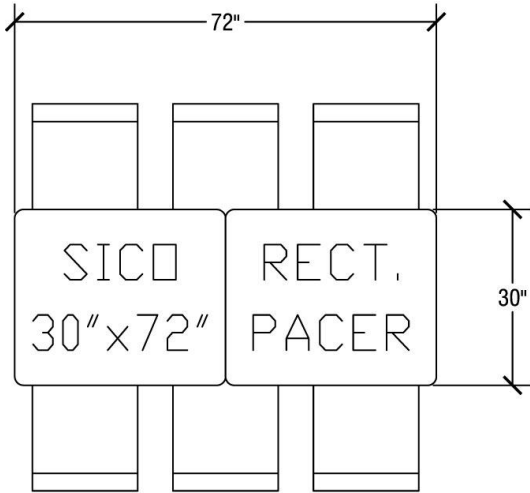

Table Dimensions

Storage Configuration

Rectangle (30"x96") Top Dimensions

Top Height: 27", 29" or 32"
Folded Height: 51 1/2" or 53 1/2"

Table Dimensions

Storage Configuration

Rectangle (30"x72") Top Dimensions

Top Height: 27" or 29"
Folded Height: 44" or 46"

Table Dimensions

Storage Configuration

Rectangle (8'x24") Top Dimensions

Top Height: 27" or 29"
Folded Height: 51 1/2" or 53 1/2"

Table Dimensions

Storage Configuration

Rectangle (6'x24") Top Dimensions

Top Height: 27" or 29"
Folded Height: 44" or 46"

Table Dimensions

Storage Configuration

Audio Central Top Dimensions

Top Height: 27" or 29"
Folded Height: 44" or 46"

Table Dimensions