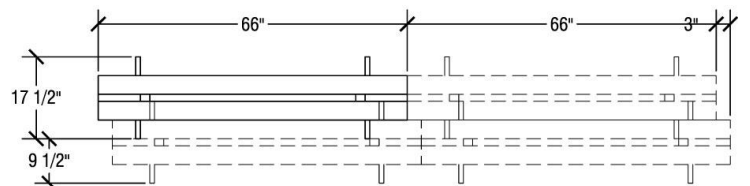

Storage Configuration

Round 66" Top Dimensions

Top Height: 29"
Folded Height: 44" or 46"

Table Dimensions

Storage Configuration

Round 60" Top Dimensions

Top Height: 27", 29" or 32"
Folded Height: 41" or 43"

Table Dimensions

Storage Configuration

Round 48" Top Dimensions

Top Height: 27" or 29"
Folded Height: 36 1/2" or 38 1/2"

Table Dimensions

Storage Configuration

Octagon Top Dimensions

Top Height: 27", 29" or 32"
Folded Height: 41" or 43"