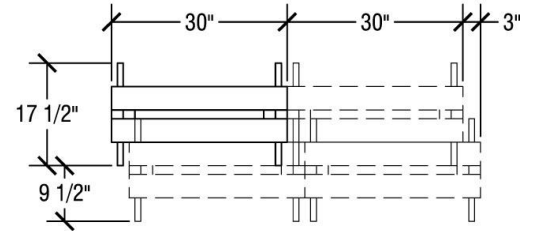

Table Dimensions

Storage Configuration

Hexagon Top Dimensions

Top Height: 27" or 29"
Folded Height: 41" or 43"

Table Dimensions

Storage Configuration

Square Top Dimensions

Top Height: 27" or 29"
Folded Height: 36 1/2" or 38 1/2"

Table Dimensions

Storage Configuration

Rectangle (30"x96") Top Dimensions

Top Height: 27", 29" or 32"
Folded Height: 51 1/2" or 53 1/2"

Table Dimensions

Storage Configuration

Rectangle (30"x72") Top Dimensions

Top Height: 27" or 29"
Folded Height: 44" or 46"

Table Dimensions

Storage Configuration

Rectangle (8'x24") Top Dimensions

Top Height: 27" or 29"
Folded Height: 51 1/2" or 53 1/2"

Table Dimensions

Storage Configuration

Rectangle (6'x24") Top Dimensions

Top Height: 27" or 29"
Folded Height: 44" or 46"

Table Dimensions

Storage Configuration

Audio Central Top Dimensions

Top Height: 27" or 29"
Folded Height: 44" or 46"

Table Dimensions