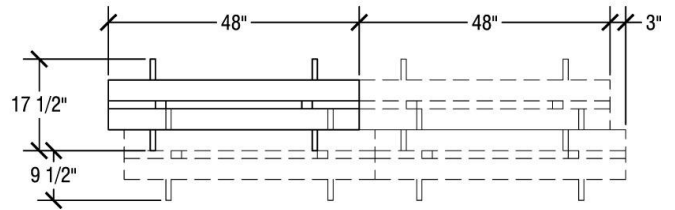

Table Dimensions

Storage Configuration

Round 48" Top Dimensions

Top Height: 27" or 29"
Folded Height: 36 1/2" or 38 1/2"

Table Dimensions

Storage Configuration

Octagon Top Dimensions

Top Height: 27", 29" or 32"
Folded Height: 41" or 43"

Table Dimensions

Storage Configuration

Hexagon Top Dimensions

Top Height: 27" or 29"
Folded Height: 41" or 43"

Table Dimensions

Storage Configuration

Square Top Dimensions

Top Height: 27" or 29"
Folded Height: 36 1/2" or 38 1/2"

Table Dimensions

Storage Configuration

Rectangle (30"x96") Top Dimensions

Top Height: 27", 29" or 32"
Folded Height: 51 1/2" or 53 1/2"

Table Dimensions

Storage Configuration

Rectangle (30"x72") Top Dimensions