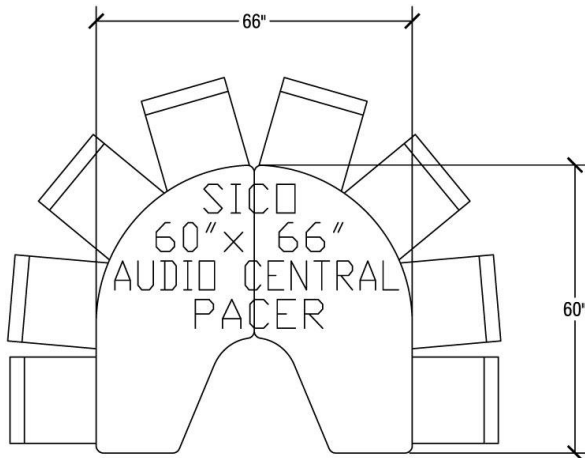

Table Dimensions

Storage Configuration

Hexagon Top Dimensions

Top Height: 27" or 29"
Folded Height: 41" or 43"

Table Dimensions

Storage Configuration

Square Top Dimensions

Top Height: 27" or 29"
Folded Height: 36 1/2" or 38 1/2"

Table Dimensions

Storage Configuration

Rectangle (30"x96") Top Dimensions

Top Height: 27", 29" or 32"
Folded Height: 51 1/2" or 53 1/2"

Table Dimensions

Storage Configuration

Rectangle (30"x72") Top Dimensions

Top Height: 27" or 29"
Folded Height: 44" or 46"

Table Dimensions

Storage Configuration

Rectangle (8'x24") Top Dimensions

Top Height: 27" or 29"
Folded Height: 51 1/2" or 53 1/2"

Table Dimensions

Storage Configuration

Rectangle (6'x24") Top Dimensions

Top Height: 27" or 29"
Folded Height: 44" or 46"

Table Dimensions

Storage Configuration

Audio Central Top Dimensions

Top Height: 27" or 29"
Folded Height: 44" or 46"

Table Dimensions