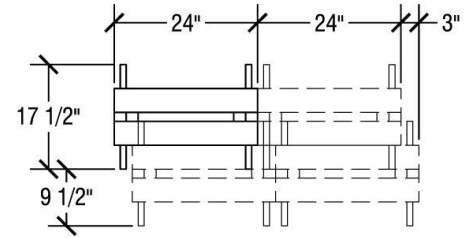

Table Dimensions

Storage Configuration

Rectangle (30"x96") Top Dimensions

Top Height: 27", 29" or 32"
Folded Height: 51 1/2" or 53 1/2"

Table Dimensions

Storage Configuration

Rectangle (30"x72") Top Dimensions

Top Height: 27" or 29"
Folded Height: 44" or 46"

Table Dimensions

Storage Configuration

Rectangle (8'x24") Top Dimensions

Top Height: 27" or 29"
Folded Height: 51 1/2" or 53 1/2"

Table Dimensions

Storage Configuration

Rectangle (6'x24") Top Dimensions

Top Height: 27" or 29"
Folded Height: 44" or 46"

Table Dimensions

Storage Configuration

Audio Central Top Dimensions

Top Height: 27" or 29"
Folded Height: 44" or 46"

Table Dimensions