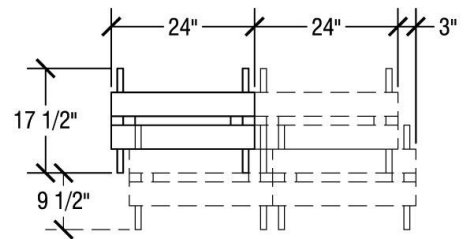

Table Dimensions

Storage Configuration

Hexagon Top Dimensions

Top Height: 27" or 29"
Folded Height: 41" or 43"

Table Dimensions

Storage Configuration

Square Top Dimensions

Top Height: 27" or 29"
Folded Height: 36 1/2" or 38 1/2"

Table Dimensions

Storage Configuration

Rectangle (30"x96") Top Dimensions

Top Height: 27", 29" or 32"
Folded Height: 51 1/2" or 53 1/2"

Table Dimensions

Storage Configuration

Rectangle (30"x72") Top Dimensions

Top Height: 27" or 29"
Folded Height: 44" or 46"

Table Dimensions

Storage Configuration

Rectangle (8'x24") Top Dimensions

Top Height: 27" or 29"
Folded Height: 51 1/2" or 53 1/2"

Table Dimensions

Storage Configuration

Rectangle (6'x24") Top Dimensions

Top Height: 27" or 29"
Folded Height: 44" or 46"

Table Dimensions

Storage Configuration

Audio Central Top Dimensions

Top Height: 27" or 29"
Folded Height: 44" or 46"

Table Dimensions