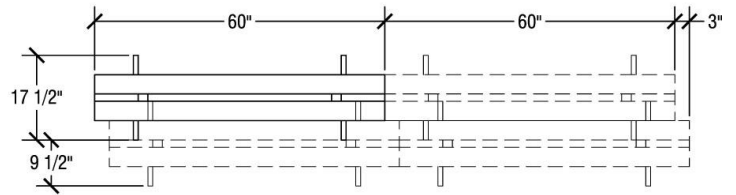

Table Dimensions

Storage Configuration

Round 48" Top Dimensions

Top Height: 27" or 29"
Folded Height: 36 1/2" or 38 1/2"

Table Dimensions

Storage Configuration

Octagon Top Dimensions

Top Height: 27", 29" or 32"
Folded Height: 41" or 43"

Table Dimensions

Storage Configuration

Hexagon Top Dimensions

Top Height: 27" or 29"
Folded Height: 41" or 43"

Table Dimensions

Storage Configuration

Square Top Dimensions

Top Height: 27" or 29"
Folded Height: 36 1/2" or 38 1/2"