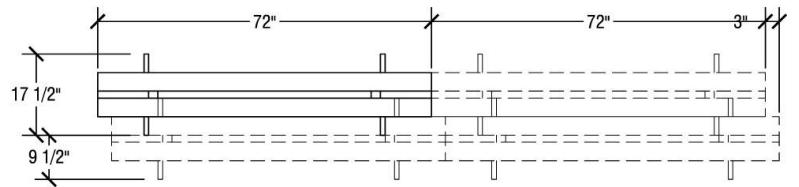

Oval (48"x60") Top Dimensions

Top Height: 27" or 29"
Folded Height: 41" or 43"

Table Dimensions

Storage Configuration

Round 72" Top Dimensions

Top Height: 27", 29" or 32"
Folded Height: 44" or 46"

Table Dimensions

Storage Configuration

Round 66" Top Dimensions

Top Height: 29"
Folded Height: 44" or 46"

Table Dimensions

Storage Configuration

Round 60" Top Dimensions

Top Height: 27", 29" or 32"
Folded Height: 41" or 43"