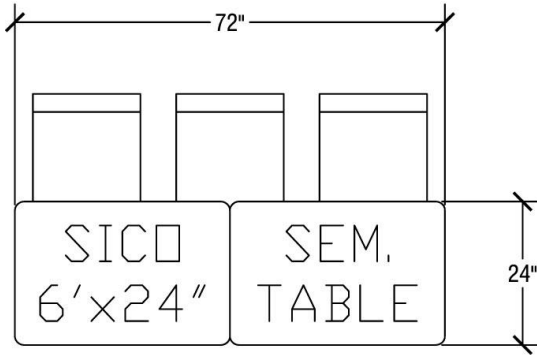

Table Dimensions

Storage Configuration

Hexagon Top Dimensions

Top Height: 27" or 29"
Folded Height: 41" or 43"

Table Dimensions

Storage Configuration

Square Top Dimensions

Top Height: 27" or 29"
Folded Height: 36 1/2" or 38 1/2"

Table Dimensions

Storage Configuration

Rectangle (30"x96") Top Dimensions

Top Height: 27", 29" or 32"
Folded Height: 51 1/2" or 53 1/2"

Table Dimensions

Storage Configuration

Rectangle (30"x72") Top Dimensions

Top Height: 27" or 29"
Folded Height: 44" or 46"

Table Dimensions

Storage Configuration

Rectangle (8'x24") Top Dimensions

Top Height: 27" or 29"
Folded Height: 51 1/2" or 53 1/2"

Table Dimensions

Storage Configuration

Rectangle (6'x24") Top Dimensions

Top Height: 27" or 29"
Folded Height: 44" or 46"

Table Dimensions

Storage Configuration

Audio Central Top Dimensions

Top Height: 27" or 29"
Folded Height: 44" or 46"

Table Dimensions