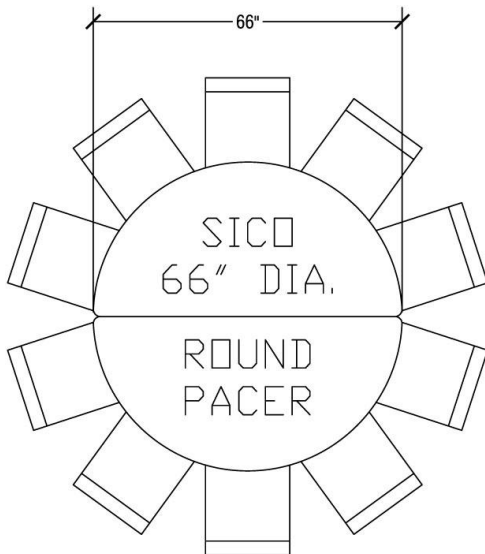

Oval (48"x60") Top Dimensions

Top Height: 27" or 29"
Folded Height: 41" or 43"

Table Dimensions

Storage Configuration

Round 72" Top Dimensions

Top Height: 27", 29" or 32"
Folded Height: 44" or 46"

Table Dimensions

Storage Configuration

Round 66" Top Dimensions

Top Height: 29"
Folded Height: 44" or 46"

Table Dimensions

Storage Configuration

Round 60" Top Dimensions

Top Height: 27", 29" or 32"
Folded Height: 41" or 43"

Table Dimensions

Storage Configuration

Round 48" Top Dimensions

Top Height: 27" or 29"
Folded Height: 36 1/2" or 38 1/2"

Table Dimensions

Storage Configuration

Octagon Top Dimensions

Top Height: 27", 29" or 32"
Folded Height: 41" or 43"

Table Dimensions

Storage Configuration

Hexagon Top Dimensions

Top Height: 27" or 29"
Folded Height: 41" or 43"

Table Dimensions

Storage Configuration

Square Top Dimensions

Top Height: 27" or 29"
Folded Height: 36 1/2" or 38 1/2"