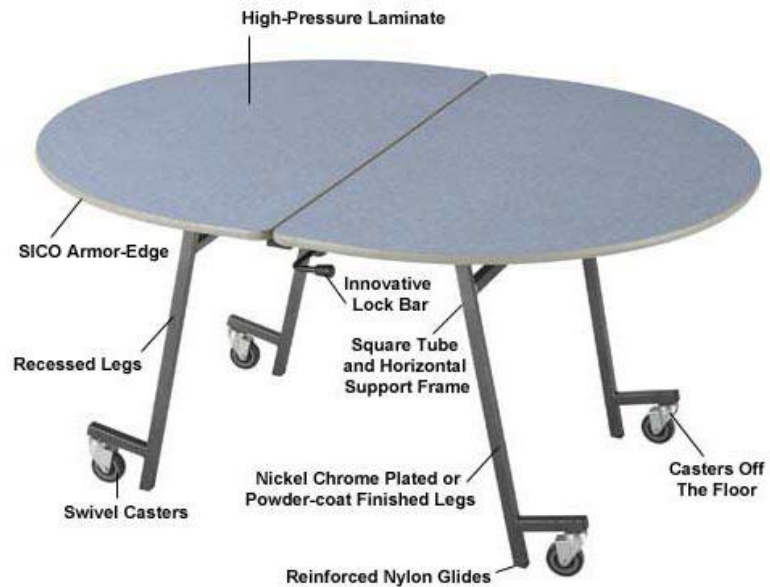

SICO® Pacer Table

Turn rooms quickly with SICO tables, saving time and money.

A Variety of Pacer Table Top Shapes

Features, Advantages & Benefits

SICO® ARMOR-EDGE®

- The most durable edge available.
- Provides an incredibly tough edge to take hard everyday abuse without damage.
- Hermetically seals the tabletop and bench edges for sanitary purposes.
- Allows for easy clean-up, including steam cleaning.
- Proven track record for long-term durability.

High-pressure Laminate

- Tough .04" (.10cm) thickness high-pressure laminate for added durability and long-term wear.
- Sanitary and easy-to-clean.
- A large variety of striking colors and patterns are available to fit any color scheme.

Solid MDF Core

- Laminate tops are made with extremely durable ¾" MDF core material that is stronger than plywood or particleboard and resists warping.
- MDF core out-performs plywood or particleboard, is lightweight and resists warping.

Recessed Legs - Located further under the table so knees don't interfere with table legs. Permits comfortable seating in all positions.

Square Tube and Horizontal Support Frame - Legs give extra strength and durability. One-inch (25mm) 16-gauge steel square tube legs are 63% stronger than one-inch round 16-gauge.