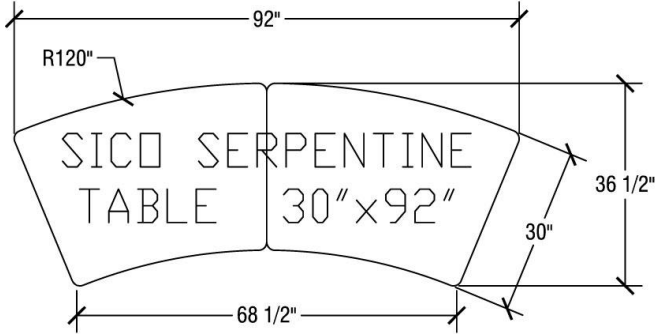

7525 Cahill Road, Minneapolis MN 55439

1.800.533.7426

SICO® Pacer Table Dimensions

Serpentine Top Dimensions

Top Height: 29"
Folded Height: 51 1/2" or 53 1/2"

Table Dimensions

Storage Configuration

Oval (60" x 72") Top Dimensions

Top Height: 27", 29" or 32"
Folded Height: 44" or 46"

Table Dimensions

Storage Configuration

Oval (60"x66") Top Dimensions

Top Height: 27" or 29"
Folded Height: 44" or 46"

Table Dimensions

Storage Configuration