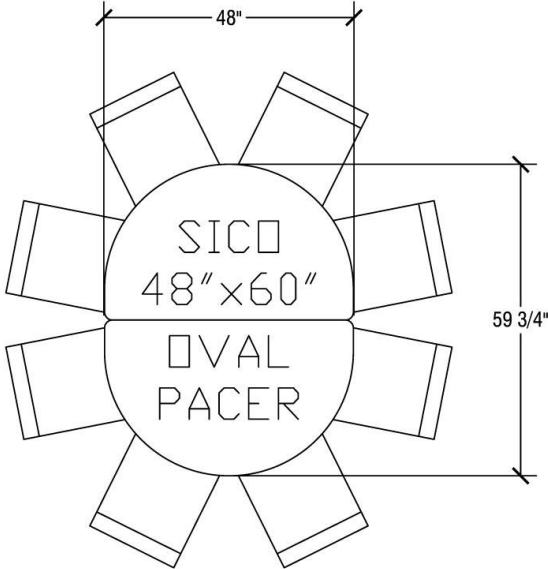

Top Height: 27", 29" or 32"
Folded Height: 44" or 46"

Table Dimensions

Storage Configuration

Oval (60"x66") Top Dimensions

Top Height: 27" or 29"
Folded Height: 44" or 46"

Table Dimensions

Storage Configuration

Oval (48"x60") Top Dimensions

Top Height: 27" or 29"
Folded Height: 41" or 43"

Table Dimensions

Storage Configuration

Round 72" Top Dimensions

Top Height: 27", 29" or 32"
Folded Height: 44" or 46"

Table Dimensions

Storage Configuration

Round 66" Top Dimensions

Top Height: 29"
Folded Height: 44" or 46"

Table Dimensions

Storage Configuration

Round 60" Top Dimensions

Top Height: 27", 29" or 32"
Folded Height: 41" or 43"

Table Dimensions

Storage Configuration

Round 48" Top Dimensions

Top Height: 27" or 29"
Folded Height: 36 1/2" or 38 1/2"

Table Dimensions

Storage Configuration

Octagon Top Dimensions

Top Height: 27", 29" or 32"
Folded Height: 41" or 43"