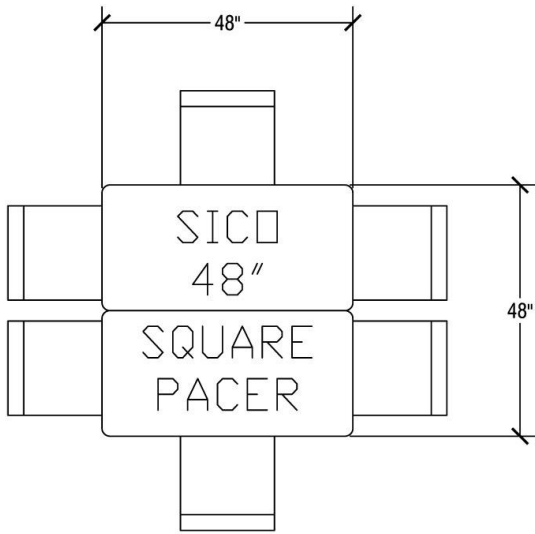

Table Dimensions

Storage Configuration

Round 48" Top Dimensions

Top Height: 27" or 29"
Folded Height: 36 1/2" or 38 1/2"

Table Dimensions

Storage Configuration

Octagon Top Dimensions

Top Height: 27", 29" or 32"
Folded Height: 41" or 43"

Table Dimensions

Storage Configuration

Hexagon Top Dimensions

Top Height: 27" or 29"
Folded Height: 41" or 43"

Table Dimensions

Storage Configuration

Square Top Dimensions

Top Height: 27" or 29"
Folded Height: 36 1/2" or 38 1/2"

Table Dimensions

Storage Configuration

Rectangle (30"x96") Top Dimensions

Top Height: 27", 29" or 32"
Folded Height: 51 1/2" or 53 1/2"

Table Dimensions

Storage Configuration

Rectangle (30"x72") Top Dimensions

Top Height: 27" or 29"
Folded Height: 44" or 46"

Table Dimensions

Storage Configuration

Rectangle (8'x24") Top Dimensions

Top Height: 27" or 29"
Folded Height: 51 1/2" or 53 1/2"

Table Dimensions

Storage Configuration