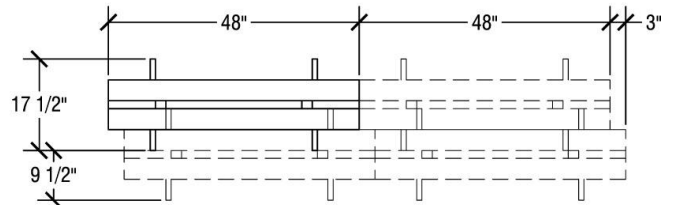

Table Dimensions

Storage Configuration

Round 48" Top Dimensions

Top Height: 27" or 29"
Folded Height: 36 1/2" or 38 1/2"

Table Dimensions

Storage Configuration

Octagon Top Dimensions

Top Height: 27", 29" or 32"
Folded Height: 41" or 43"

Table Dimensions

Storage Configuration

Hexagon Top Dimensions

Top Height: 27" or 29"
Folded Height: 41" or 43"

Table Dimensions

Storage Configuration

Square Top Dimensions

Top Height: 27" or 29"
Folded Height: 36 1/2" or 38 1/2"

Table Dimensions

Storage Configuration

Rectangle (30"x96") Top Dimensions

Top Height: 27", 29" or 32"
Folded Height: 51 1/2" or 53 1/2"

Table Dimensions

Storage Configuration

Rectangle (30"x72") Top Dimensions