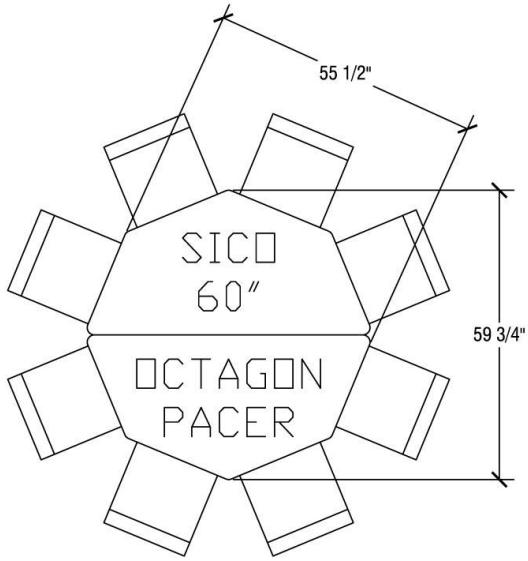

Storage Configuration

Round 66" Top Dimensions

Top Height: 29"
Folded Height: 44" or 46"

Table Dimensions

Storage Configuration

Round 60" Top Dimensions

Top Height: 27", 29" or 32"
Folded Height: 41" or 43"

Table Dimensions

Storage Configuration

Round 48" Top Dimensions

Top Height: 27" or 29"
Folded Height: 36 1/2" or 38 1/2"

Table Dimensions

Storage Configuration

Octagon Top Dimensions

Top Height: 27", 29" or 32"
Folded Height: 41" or 43"

Table Dimensions

Storage Configuration

Hexagon Top Dimensions

Top Height: 27" or 29"
Folded Height: 41" or 43"

Table Dimensions

Storage Configuration

Square Top Dimensions

Top Height: 27" or 29"
Folded Height: 36 1/2" or 38 1/2"

Table Dimensions

Storage Configuration

Rectangle (30"x96") Top Dimensions

Top Height: 27", 29" or 32"
Folded Height: 51 1/2" or 53 1/2"

Table Dimensions

Storage Configuration

Rectangle (30"x72") Top Dimensions