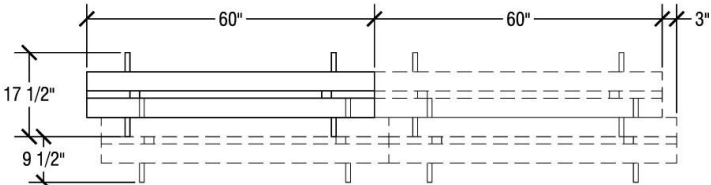

7525 Cahill Road, Minneapolis MN 55439

1.800.533.7426

SICO® Pacer Table Dimensions

Serpentine Top Dimensions

Top Height: 29"
Folded Height: 51 1/2" or 53 1/2"

Table Dimensions

Storage Configuration

Oval (60" x 72") Top Dimensions

Top Height: 27", 29" or 32"
Folded Height: 44" or 46"

Table Dimensions

Storage Configuration

Oval (60"x66") Top Dimensions

Top Height: 27" or 29"
Folded Height: 44" or 46"

Table Dimensions

Storage Configuration