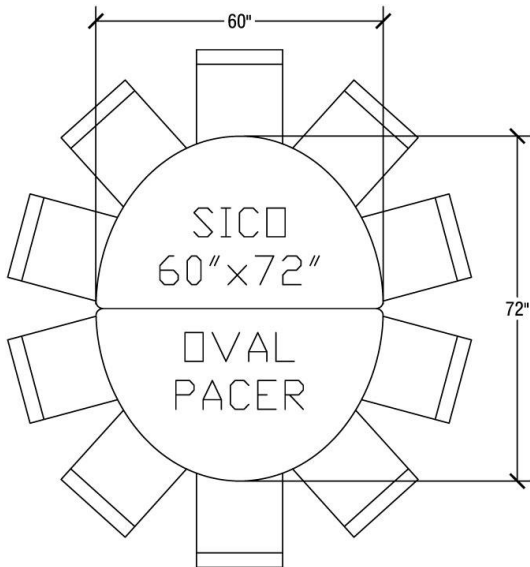

7525 Cahill Road, Minneapolis MN 55439

1.800.533.7426

SICO® Pacer Table Dimensions

Serpentine Top Dimensions

Top Height: 29"
Folded Height: 51 1/2" or 53 1/2"

Table Dimensions

Storage Configuration

Oval (60" x 72") Top Dimensions

Top Height: 27", 29" or 32"
Folded Height: 44" or 46"

Table Dimensions

Storage Configuration

Oval (60"x66") Top Dimensions

Top Height: 27" or 29"
Folded Height: 44" or 46"

Table Dimensions

Storage Configuration

Oval (48"x60") Top Dimensions

Top Height: 27" or 29"
Folded Height: 41" or 43"

Table Dimensions

Storage Configuration

Round 72" Top Dimensions

Top Height: 27", 29" or 32"
Folded Height: 44" or 46"

Table Dimensions

Storage Configuration

Round 66" Top Dimensions

Top Height: 29"
Folded Height: 44" or 46"

Table Dimensions

Storage Configuration

Round 60" Top Dimensions

Top Height: 27", 29" or 32"
Folded Height: 41" or 43"