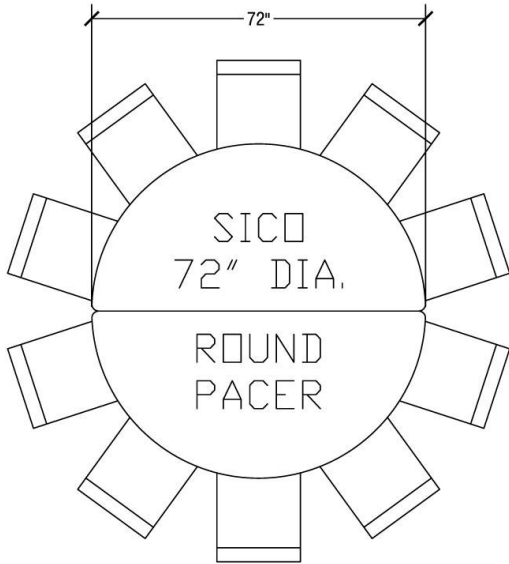

Top Height: 27", 29" or 32"
Folded Height: 44" or 46"

Table Dimensions

Storage Configuration

Oval (60"x66") Top Dimensions

Top Height: 27" or 29"
Folded Height: 44" or 46"

Table Dimensions

Storage Configuration

Oval (48"x60") Top Dimensions

Top Height: 27" or 29"
Folded Height: 41" or 43"

Table Dimensions

Storage Configuration

Round 72" Top Dimensions

Top Height: 27", 29" or 32"
Folded Height: 44" or 46"

Table Dimensions

Storage Configuration

Round 66" Top Dimensions

Top Height: 29"
Folded Height: 44" or 46"

Table Dimensions

Storage Configuration

Round 60" Top Dimensions

Top Height: 27", 29" or 32"
Folded Height: 41" or 43"

Table Dimensions

Storage Configuration

Round 48" Top Dimensions

Top Height: 27" or 29"
Folded Height: 36 1/2" or 38 1/2"

Table Dimensions

Storage Configuration

Octagon Top Dimensions

Top Height: 27", 29" or 32"
Folded Height: 41" or 43"