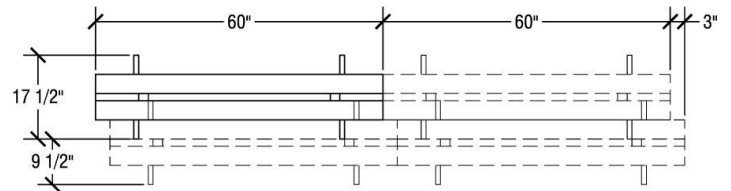

7525 Cahill Road, Minneapolis MN 55439

1.800.533.7426

SICO® Pacer Table Dimensions

Serpentine Top Dimensions

Top Height: 29"
Folded Height: 51 1/2" or 53 1/2"

Table Dimensions

Storage Configuration

Oval (60" x 72") Top Dimensions

Top Height: 27", 29" or 32"
Folded Height: 44" or 46"

Table Dimensions

Storage Configuration

Oval (60"x66") Top Dimensions

Top Height: 27" or 29"
Folded Height: 44" or 46"

Table Dimensions

Storage Configuration

Oval (48"x60") Top Dimensions

Top Height: 27" or 29"
Folded Height: 41" or 43"

Table Dimensions

Storage Configuration

Round 72" Top Dimensions

Top Height: 27", 29" or 32"
Folded Height: 44" or 46"

Table Dimensions