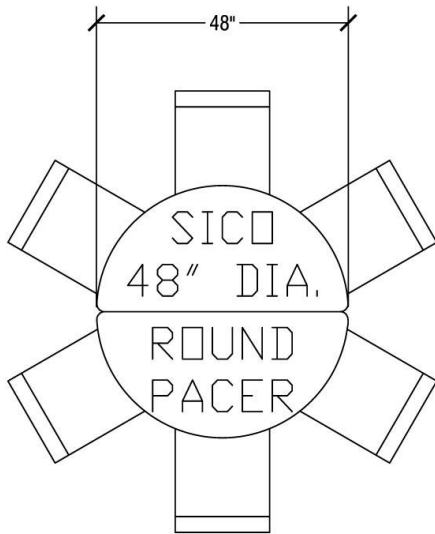

Storage Configuration

Round 66" Top Dimensions

Top Height: 29"
Folded Height: 44" or 46"

Table Dimensions

Storage Configuration

Round 60" Top Dimensions

Top Height: 27", 29" or 32"
Folded Height: 41" or 43"

Table Dimensions

Storage Configuration

Round 48" Top Dimensions

Top Height: 27" or 29"
Folded Height: 36 1/2" or 38 1/2"

Table Dimensions

Storage Configuration

Octagon Top Dimensions

Top Height: 27", 29" or 32"
Folded Height: 41" or 43"

Table Dimensions

Storage Configuration

Hexagon Top Dimensions

Top Height: 27" or 29"
Folded Height: 41" or 43"

Table Dimensions

Storage Configuration

Square Top Dimensions

Top Height: 27" or 29"
Folded Height: 36 1/2" or 38 1/2"

Table Dimensions

Storage Configuration

Rectangle (30"x96") Top Dimensions

Top Height: 27", 29" or 32"
Folded Height: 51 1/2" or 53 1/2"

Table Dimensions

Storage Configuration

Rectangle (30"x72") Top Dimensions