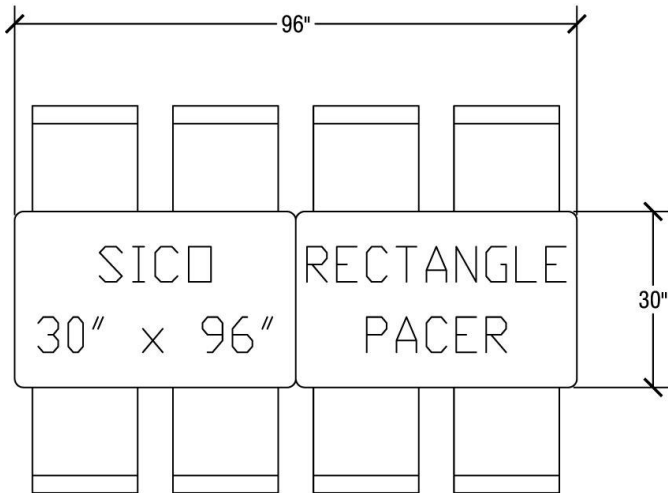

Table Dimensions

Storage Configuration

Hexagon Top Dimensions

Top Height: 27" or 29"
Folded Height: 41" or 43"

Table Dimensions

Storage Configuration

Square Top Dimensions

Top Height: 27" or 29"
Folded Height: 36 1/2" or 38 1/2"

Table Dimensions

Storage Configuration

Rectangle (30"x96") Top Dimensions

Top Height: 27", 29" or 32"
Folded Height: 51 1/2" or 53 1/2"

Table Dimensions

Storage Configuration

Rectangle (30"x72") Top Dimensions

Top Height: 27" or 29"
Folded Height: 44" or 46"

Table Dimensions

Storage Configuration

Rectangle (8'x24") Top Dimensions

Top Height: 27" or 29"
Folded Height: 51 1/2" or 53 1/2"

Table Dimensions

Storage Configuration

Rectangle (6'x24") Top Dimensions

Top Height: 27" or 29"
Folded Height: 44" or 46"

Table Dimensions

Storage Configuration

Audio Central Top Dimensions

Top Height: 27" or 29"
Folded Height: 44" or 46"

Table Dimensions