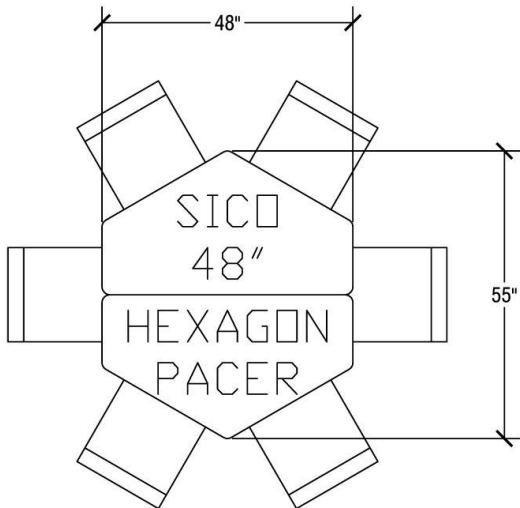

Table Dimensions

Storage Configuration

Round 48" Top Dimensions

Top Height: 27" or 29"
Folded Height: 36 1/2" or 38 1/2"

Table Dimensions

Storage Configuration

Octagon Top Dimensions

Top Height: 27", 29" or 32"
Folded Height: 41" or 43"

Table Dimensions

Storage Configuration

Hexagon Top Dimensions

Top Height: 27" or 29"
Folded Height: 41" or 43"

Table Dimensions

Storage Configuration

Square Top Dimensions

Top Height: 27" or 29"
Folded Height: 36 1/2" or 38 1/2"

Table Dimensions

Storage Configuration

Rectangle (30"x96") Top Dimensions

Top Height: 27", 29" or 32"
Folded Height: 51 1/2" or 53 1/2"

Table Dimensions

Storage Configuration

Rectangle (30"x72") Top Dimensions

Top Height: 27" or 29"
Folded Height: 44" or 46"

Table Dimensions

Storage Configuration

Rectangle (8'x24") Top Dimensions

Top Height: 27" or 29"
Folded Height: 51 1/2" or 53 1/2"

Table Dimensions

Storage Configuration