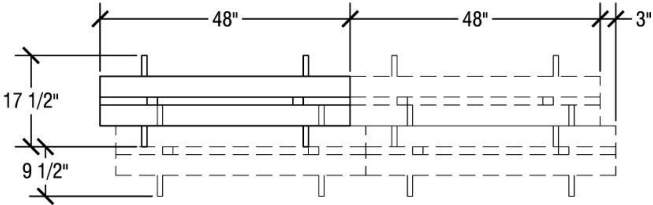

Top Height: 27", 29" or 32"
Folded Height: 44" or 46"

Table Dimensions

Storage Configuration

Oval (60"x66") Top Dimensions

Top Height: 27" or 29"
Folded Height: 44" or 46"

Table Dimensions

Storage Configuration

Oval (48"x60") Top Dimensions

Top Height: 27" or 29"
Folded Height: 41" or 43"

Table Dimensions

Storage Configuration

Round 72" Top Dimensions

Top Height: 27", 29" or 32"
Folded Height: 44" or 46"

Table Dimensions

Storage Configuration

Round 66" Top Dimensions

Top Height: 29"
Folded Height: 44" or 46"

Table Dimensions

Storage Configuration

Round 60" Top Dimensions

Top Height: 27", 29" or 32"
Folded Height: 41" or 43"

Table Dimensions

Storage Configuration

Round 48" Top Dimensions

Top Height: 27" or 29"
Folded Height: 36 1/2" or 38 1/2"

Table Dimensions

Storage Configuration

Octagon Top Dimensions

Top Height: 27", 29" or 32"
Folded Height: 41" or 43"