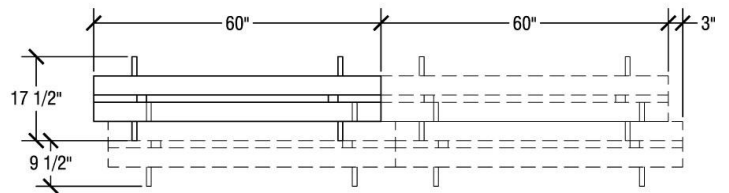

Rectangle (6'x24") Top Dimensions

Top Height: 27" or 29"
Folded Height: 44" or 46"

Table Dimensions

Storage Configuration

Audio Central Top Dimensions

Top Height: 27" or 29"
Folded Height: 44" or 46"

Table Dimensions