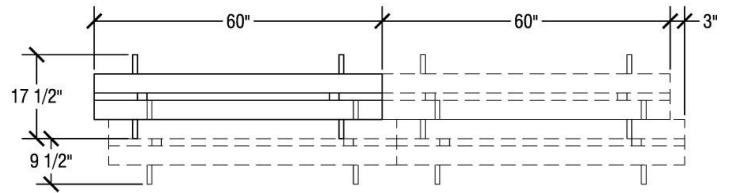

Storage Configuration

Round 66" Top Dimensions

Top Height: 29"
Folded Height: 44" or 46"

Table Dimensions

Storage Configuration

Round 60" Top Dimensions

Top Height: 27", 29" or 32"
Folded Height: 41" or 43"

Table Dimensions

Storage Configuration

Round 48" Top Dimensions

Top Height: 27" or 29"
Folded Height: 36 1/2" or 38 1/2"

Table Dimensions

Storage Configuration

Octagon Top Dimensions

Top Height: 27", 29" or 32"
Folded Height: 41" or 43"