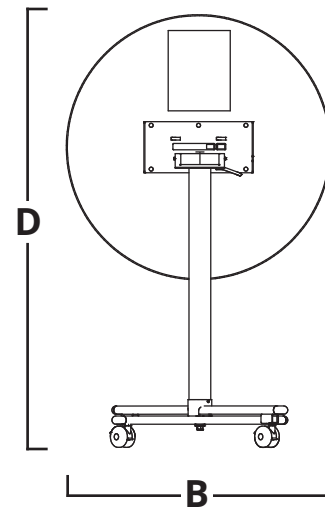

Armor-Edge® Color

*All colors are representative only

SPECIFICATIONS

Ordering Information

Description	Model No.	Weight
Sit-A-Round: Round	TRS52?SD????D?	47 lbs. (21kg)
Sit-A-Round: Rectangle	TRS52?SG????D?	47 lbs. (21kg)
Stand-A-Round: Round	TRS52USD????D?	47 lbs. (21kg)
Stand-A-Round: Rectangle	TRS52USG????D?	47 lbs. (21kg)
All-A-Round: Round	TRS52TSD????D?	53 lbs. (24kg)
All-A-Round: Rectangle	TRS52TSG????D?	53 lbs. (24kg)

Seating Capacity: 4 Chairs seated or 4 people standing.

Adjustability: All-A-Round Socializers adjust in twelve-1" (2.5cm) increments.

? = Customization Option

In-Use Dimensions

Description	A Table Length	B Table Width	C Top Height
Sit-A-Round: Round	36" (92cm)	36" (92cm)	27"(69cm) or 29"(74cm)
Sit-A-Round: Rectangle	36" (92cm)	24" (61cm)	27"(69cm) or 29"(74cm)
Stand-A-Round: Round	36" (92cm)	36" (92cm)	41" (104cm)
Stand-A-Round: Rectangle	36" (92cm)	24" (61cm)	41" (104cm)
All-A-Round: Round	36" (92cm)	36" (92cm)	29"(74cm) - 41"(104cm)
All-A-Round: Rectangle	36" (92cm)	24" (61cm)	29"(74cm) - 41"(104cm)

STORAGE

Storage Dimensions

Description	A Footprint Length (Single Unit)	B Footprint Width (Single Unit)	C Add'l Footprint Length (Each Add'l)	D Height (Folded)
Sit-A-Round: Round	24.5" (63cm)	36" (92cm)	6" (16cm)	45"(114cm) or 47"(120cm)
Sit-A-Round: Rectangle	24.5" (63cm)	24.5" (63cm)	6" (16cm)	45"(114cm) or 47"(120cm)
Stand-A-Round: Round	24.5" (63cm)	36" (92cm)	6" (16cm)	59" (150cm)
Stand-A-Round: Rectangle	24.5" (63cm)	24.5" (63cm)	6" (16cm)	59" (150cm)
All-A-Round: Round	24.5" (63cm)	36" (92cm)	6" (16cm)	47"(120cm) - 59" (150cm)
All-A-Round: Rectangle	24.5" (63cm)	24.5" (63cm)	6" (16cm)	47"(120cm) - 59" (150cm)