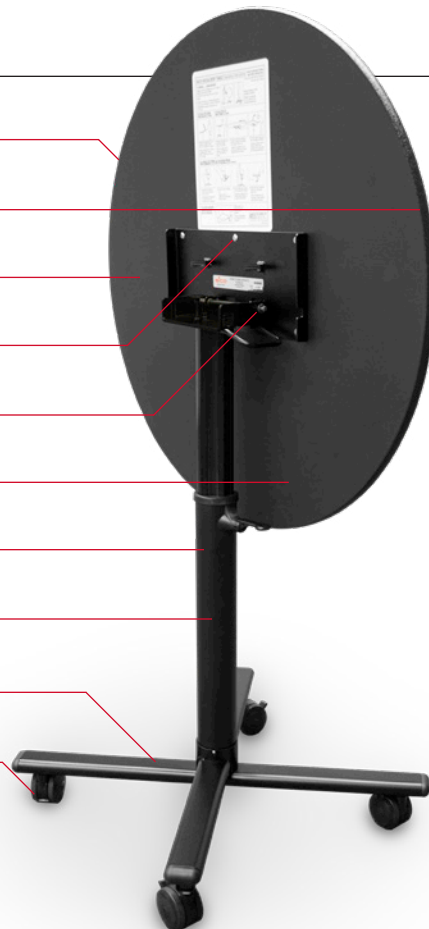

Powder Coat Leg Finish

Oval Tube Caster Beam

3" (7.6cm) Dual-Wheel Casters
(Swivel with Locks)

Table Top

Top Shape Options:

Choose round or rectangle tops. Both shapes are available for all height options.