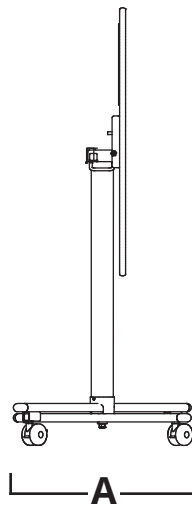

Armor-Edge® Color

*All colors are representative only

SPECIFICATIONS

Ordering Information

Description	Model No.	Weight
Sit-A-Round: Round	TRS52?SD????D?	47 lbs. (21kg)
Sit-A-Round: Rectangle	TRS52?SG????D?	47 lbs. (21kg)
Stand-A-Round: Round	TRS52USD????D?	47 lbs. (21kg)
Stand-A-Round: Rectangle	TRS52USG????D?	47 lbs. (21kg)
All-A-Round: Round	TRS52TSD????D?	53 lbs. (24kg)
All-A-Round: Rectangle	TRS52TSG????D?	53 lbs. (24kg)

Seating Capacity: 4 Chairs seated or 4 people standing.

Adjustability: All-A-Round Socializers adjust in twelve-1" (2.5cm) increments.

? = Customization Option

In-Use Dimensions

Description	A Table Length	B Table Width	C Top Height
Sit-A-Round: Round	36" (92cm)	36" (92cm)	27"(69cm) or 29"(74cm)
Sit-A-Round: Rectangle	36" (92cm)	24" (61cm)	27"(69cm) or 29"(74cm)
Stand-A-Round: Round	36" (92cm)	36" (92cm)	41" (104cm)
Stand-A-Round: Rectangle	36" (92cm)	24" (61cm)	41" (104cm)
All-A-Round: Round	36" (92cm)	36" (92cm)	29"(74cm) - 41"(104cm)
All-A-Round: Rectangle	36" (92cm)	24" (61cm)	29"(74cm) - 41"(104cm)

STORAGE

Storage Dimensions

Description	A Footprint Length (Single Unit)	B Footprint Width (Single Unit)	C Add'l Footprint Length (Each Add'l)	D Height (Folded)
Sit-A-Round: Round	24.5" (63cm)	36" (92cm)	6" (16cm)	45"(114cm) or 47"(120cm)
Sit-A-Round: Rectangle	24.5" (63cm)	24.5" (63cm)	6" (16cm)	45"(114cm) or 47"(120cm)
Stand-A-Round: Round	24.5" (63cm)	36" (92cm)	6" (16cm)	59" (150cm)
Stand-A-Round: Rectangle	24.5" (63cm)	24.5" (63cm)	6" (16cm)	59" (150cm)
All-A-Round: Round	24.5" (63cm)	36" (92cm)	6" (16cm)	47"(120cm) - 59" (150cm)
All-A-Round: Rectangle	24.5" (63cm)	24.5" (63cm)	6" (16cm)	47"(120cm) - 59" (150cm)