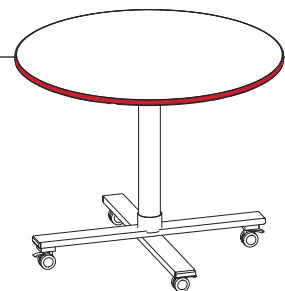

Choose Armor-Edge® Color

The most durable edge available now comes in a wide variety of colors. Customize the look of your space and choose colors to match or accent table top laminate.