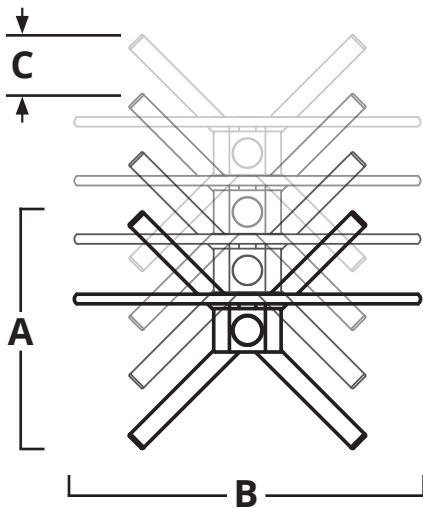

Seating Capacity: 4 Chairs seated or 4 people standing.

Adjustability: All-A-Round Socializers adjust in twelve-1" (2.5cm) increments.

? = Customization Option

In-Use Dimensions

Description	A Table Length	B Table Width	C Top Height
Sit-A-Round: Round	36" (92cm)	36" (92cm)	27"(69cm) or 29"(74cm)
Sit-A-Round: Rectangle	36" (92cm)	24" (61cm)	27"(69cm) or 29"(74cm)
Stand-A-Round: Round	36" (92cm)	36" (92cm)	41" (104cm)
Stand-A-Round: Rectangle	36" (92cm)	24" (61cm)	41" (104cm)
All-A-Round: Round	36" (92cm)	36" (92cm)	29"(74cm) - 41"(104cm)
All-A-Round: Rectangle	36" (92cm)	24" (61cm)	29"(74cm) - 41"(104cm)

STORAGE

Storage Dimensions

Description	A Footprint Length (Single Unit)	B Footprint Width (Single Unit)	C Add'l Footprint Length (Each Add'l)	D Height (Folded)
Sit-A-Round: Round	24.5" (63cm)	36" (92cm)	6" (16cm)	45"(114cm) or 47"(120cm)
Sit-A-Round: Rectangle	24.5" (63cm)	24.5" (63cm)	6" (16cm)	45"(114cm) or 47"(120cm)
Stand-A-Round: Round	24.5" (63cm)	36" (92cm)	6" (16cm)	59" (150cm)
Stand-A-Round: Rectangle	24.5" (63cm)	24.5" (63cm)	6" (16cm)	59" (150cm)
All-A-Round: Round	24.5" (63cm)	36" (92cm)	6" (16cm)	47"(120cm) - 59" (150cm)
All-A-Round: Rectangle	24.5" (63cm)	24.5" (63cm)	6" (16cm)	47"(120cm) - 59" (150cm)