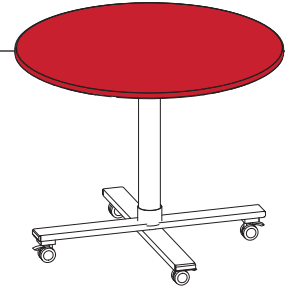

Space Design

Take advantage of our FREE space design service to determine the optimal layout and number of products for your space.

OPTIONS

Choose Top Shape

Choose from round or rectangle top shapes to promote conversation and connectivity amongst your guests. Top shape can also create the perfect look for your space.

Choose Top Height

Sit, stand or have the option for both, you choose the height adjustability. Fixed heights do not have gas spring assist, but store in the same amount of space.

Choose Top Laminate

Choose from nearly 200 standard high pressure laminates for a custom look. Visit www.sicoinc.com for a complete list of standard options that are sure to complement your space.