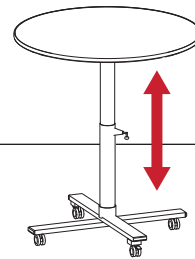

Round

Rectangle

Sit-A-Round

Stand-A-Round

All-A-Round

Top Height

Top Laminate

Choose from almost 200 standard laminates

Seating Capacity: 4 Chairs seated or 4 people standing.

Adjustability: All-A-Round Socializers adjust in twelve-1" (2.5cm) increments.

? = Customization Option

In-Use Dimensions

Description	A Table Length	B Table Width	C Top Height
Sit-A-Round: Round	36" (92cm)	36" (92cm)	27"(69cm) or 29"(74cm)
Sit-A-Round: Rectangle	36" (92cm)	24" (61cm)	27"(69cm) or 29"(74cm)
Stand-A-Round: Round	36" (92cm)	36" (92cm)	41" (104cm)
Stand-A-Round: Rectangle	36" (92cm)	24" (61cm)	41" (104cm)
All-A-Round: Round	36" (92cm)	36" (92cm)	29"(74cm) - 41"(104cm)
All-A-Round: Rectangle	36" (92cm)	24" (61cm)	29"(74cm) - 41"(104cm)