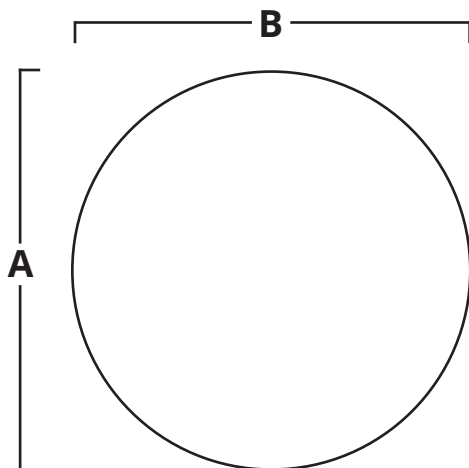

Armor-Edge® Color

*All colors are representative only

SPECIFICATIONS

Ordering Information

Description	Model No.	Weight
Sit-A-Round: Round	TRS52?SD????D?	47 lbs. (21kg)
Sit-A-Round: Rectangle	TRS52?SG????D?	47 lbs. (21kg)
Stand-A-Round: Round	TRS52USD????D?	47 lbs. (21kg)
Stand-A-Round: Rectangle	TRS52USG????D?	47 lbs. (21kg)
All-A-Round: Round	TRS52TSD????D?	53 lbs. (24kg)
All-A-Round: Rectangle	TRS52TSG????D?	53 lbs. (24kg)

Seating Capacity: 4 Chairs seated or 4 people standing.

Adjustability: All-A-Round Socializers adjust in twelve-1" (2.5cm) increments.

? = Customization Option

In-Use Dimensions

Description	A Table Length	B Table Width	C Top Height
Sit-A-Round: Round	36" (92cm)	36" (92cm)	27"(69cm) or 29"(74cm)
Sit-A-Round: Rectangle	36" (92cm)	24" (61cm)	27"(69cm) or 29"(74cm)
Stand-A-Round: Round	36" (92cm)	36" (92cm)	41" (104cm)
Stand-A-Round: Rectangle	36" (92cm)	24" (61cm)	41" (104cm)
All-A-Round: Round	36" (92cm)	36" (92cm)	29"(74cm) - 41"(104cm)
All-A-Round: Rectangle	36" (92cm)	24" (61cm)	29"(74cm) - 41"(104cm)

STORAGE

Storage Dimensions

Description	A Footprint Length (Single Unit)	B Footprint Width (Single Unit)	C Add'l Footprint Length (Each Add'l)	D Height (Folded)
Sit-A-Round: Round	24.5" (63cm)	36" (92cm)	6" (16cm)	45"(114cm) or 47"(120cm)
Sit-A-Round: Rectangle	24.5" (63cm)	24.5" (63cm)	6" (16cm)	45"(114cm) or 47"(120cm)
Stand-A-Round: Round	24.5" (63cm)	36" (92cm)	6" (16cm)	59" (150cm)
Stand-A-Round: Rectangle	24.5" (63cm)	24.5" (63cm)	6" (16cm)	59" (150cm)
All-A-Round: Round	24.5" (63cm)	36" (92cm)	6" (16cm)	47"(120cm) - 59" (150cm)
All-A-Round: Rectangle	24.5" (63cm)	24.5" (63cm)	6" (16cm)	47"(120cm) - 59" (150cm)