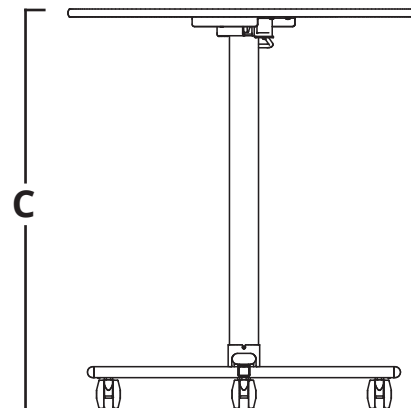

Armor-Edge® Color

*All colors are representative only

SPECIFICATIONS

Ordering Information

Description	Model No.	Weight
Sit-A-Round: Round	TRS52?SD????D?	47 lbs. (21kg)
Sit-A-Round: Rectangle	TRS52?SG????D?	47 lbs. (21kg)
Stand-A-Round: Round	TRS52USD????D?	47 lbs. (21kg)
Stand-A-Round: Rectangle	TRS52USG????D?	47 lbs. (21kg)
All-A-Round: Round	TRS52TSD????D?	53 lbs. (24kg)
All-A-Round: Rectangle	TRS52TSG????D?	53 lbs. (24kg)

Seating Capacity: 4 Chairs seated or 4 people standing.

Adjustability: All-A-Round Socializers adjust in twelve-1" (2.5cm) increments.

? = Customization Option

In-Use Dimensions

Description	A Table Length	B Table Width	C Top Height
Sit-A-Round: Round	36" (92cm)	36" (92cm)	27"(69cm) or 29"(74cm)
Sit-A-Round: Rectangle	36" (92cm)	24" (61cm)	27"(69cm) or 29"(74cm)
Stand-A-Round: Round	36" (92cm)	36" (92cm)	41" (104cm)
Stand-A-Round: Rectangle	36" (92cm)	24" (61cm)	41" (104cm)
All-A-Round: Round	36" (92cm)	36" (92cm)	29"(74cm) - 41"(104cm)
All-A-Round: Rectangle	36" (92cm)	24" (61cm)	29"(74cm) - 41"(104cm)

STORAGE

Storage Dimensions

Description	A Footprint Length (Single Unit)	B Footprint Width (Single Unit)	C Add'l Footprint Length (Each Add'l)	D Height (Folded)
Sit-A-Round: Round	24.5" (63cm)	36" (92cm)	6" (16cm)	45"(114cm) or 47"(120cm)
Sit-A-Round: Rectangle	24.5" (63cm)	24.5" (63cm)	6" (16cm)	45"(114cm) or 47"(120cm)
Stand-A-Round: Round	24.5" (63cm)	36" (92cm)	6" (16cm)	59" (150cm)
Stand-A-Round: Rectangle	24.5" (63cm)	24.5" (63cm)	6" (16cm)	59" (150cm)
All-A-Round: Round	24.5" (63cm)	36" (92cm)	6" (16cm)	47"(120cm) - 59" (150cm)
All-A-Round: Rectangle	24.5" (63cm)	24.5" (63cm)	6" (16cm)	47"(120cm) - 59" (150cm)